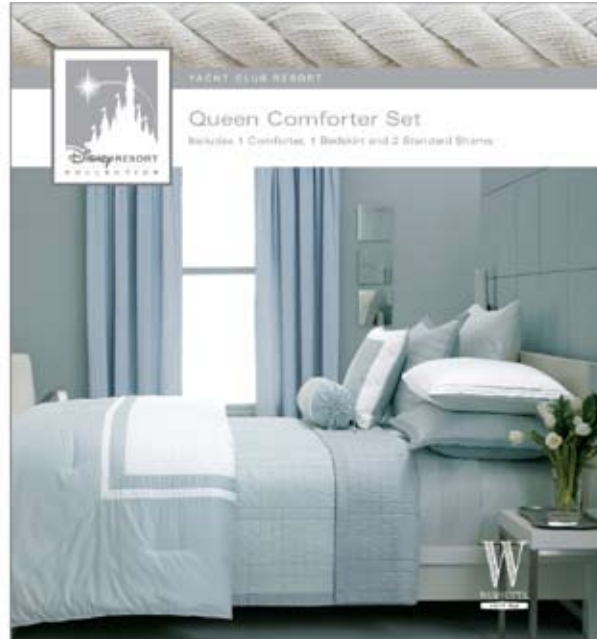

Comforter Packaging

Hang Tag

Yacht Club Resort

Photos

1DCP-4620.psd

1DCP-4662.jpg

2 0704AU_0132PM.jpg

2 0704AU_0133PM.jpg